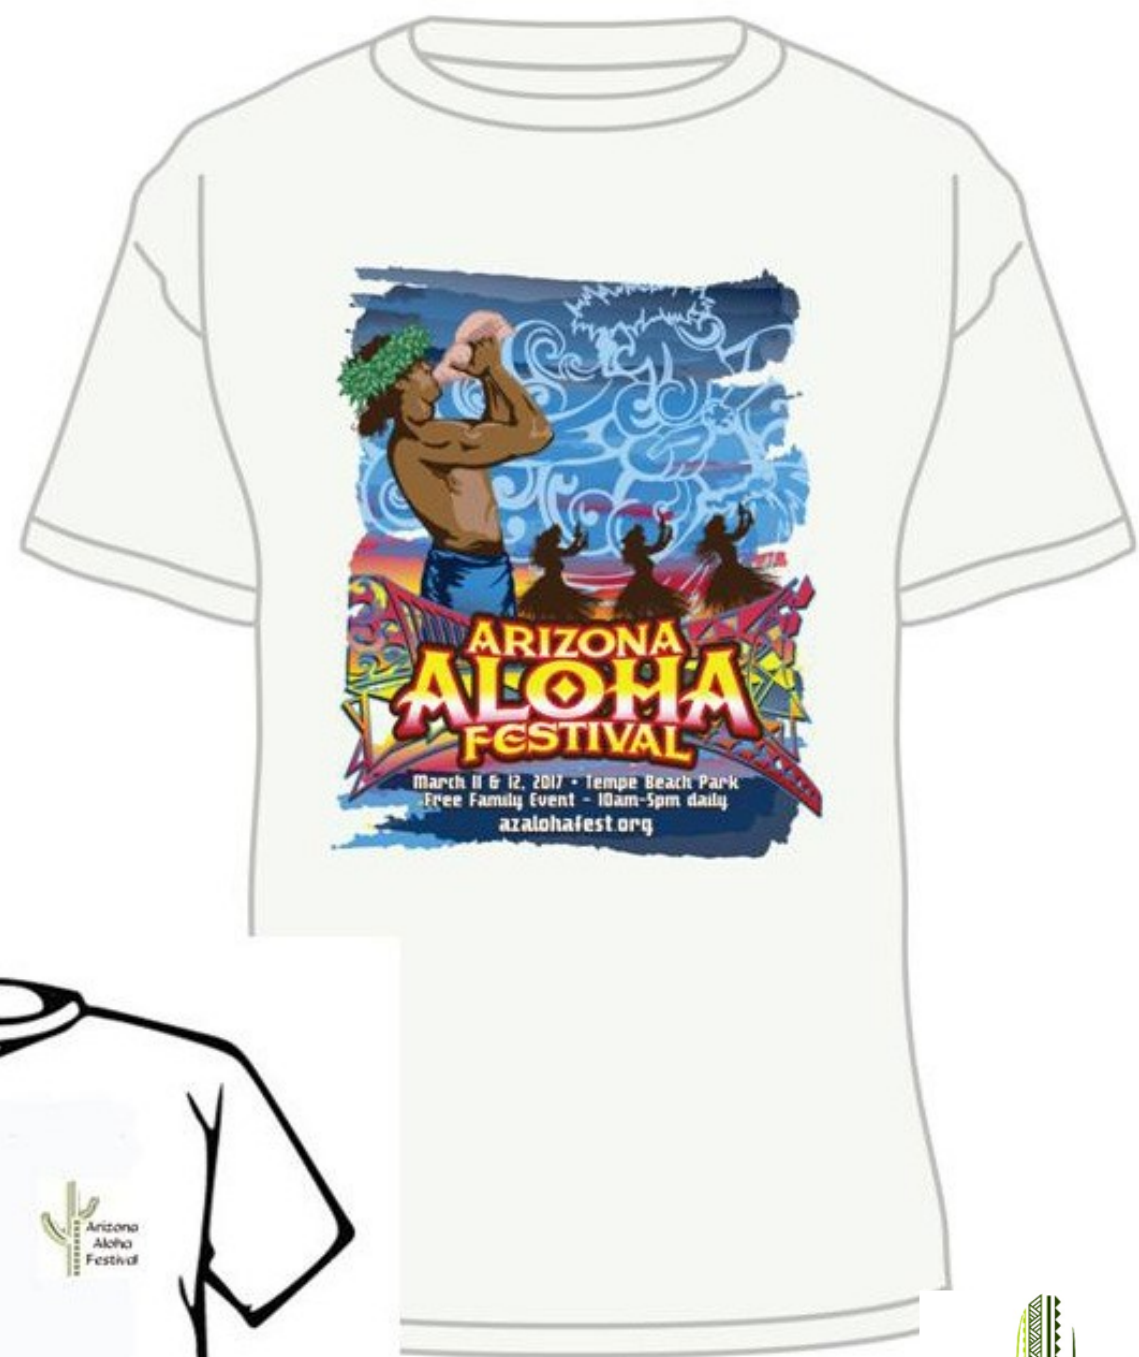

2017 Festival T-Shirts

Regular & Women's sizes:

S - M - L - XL

\$17.00

Regular 2XL - 3XL and Women's 2XL:

\$20.00

Available in Royal & White – sizes & supplies limited

(Sorry, cash only as we can't take credit cards.)

Festival logo on front